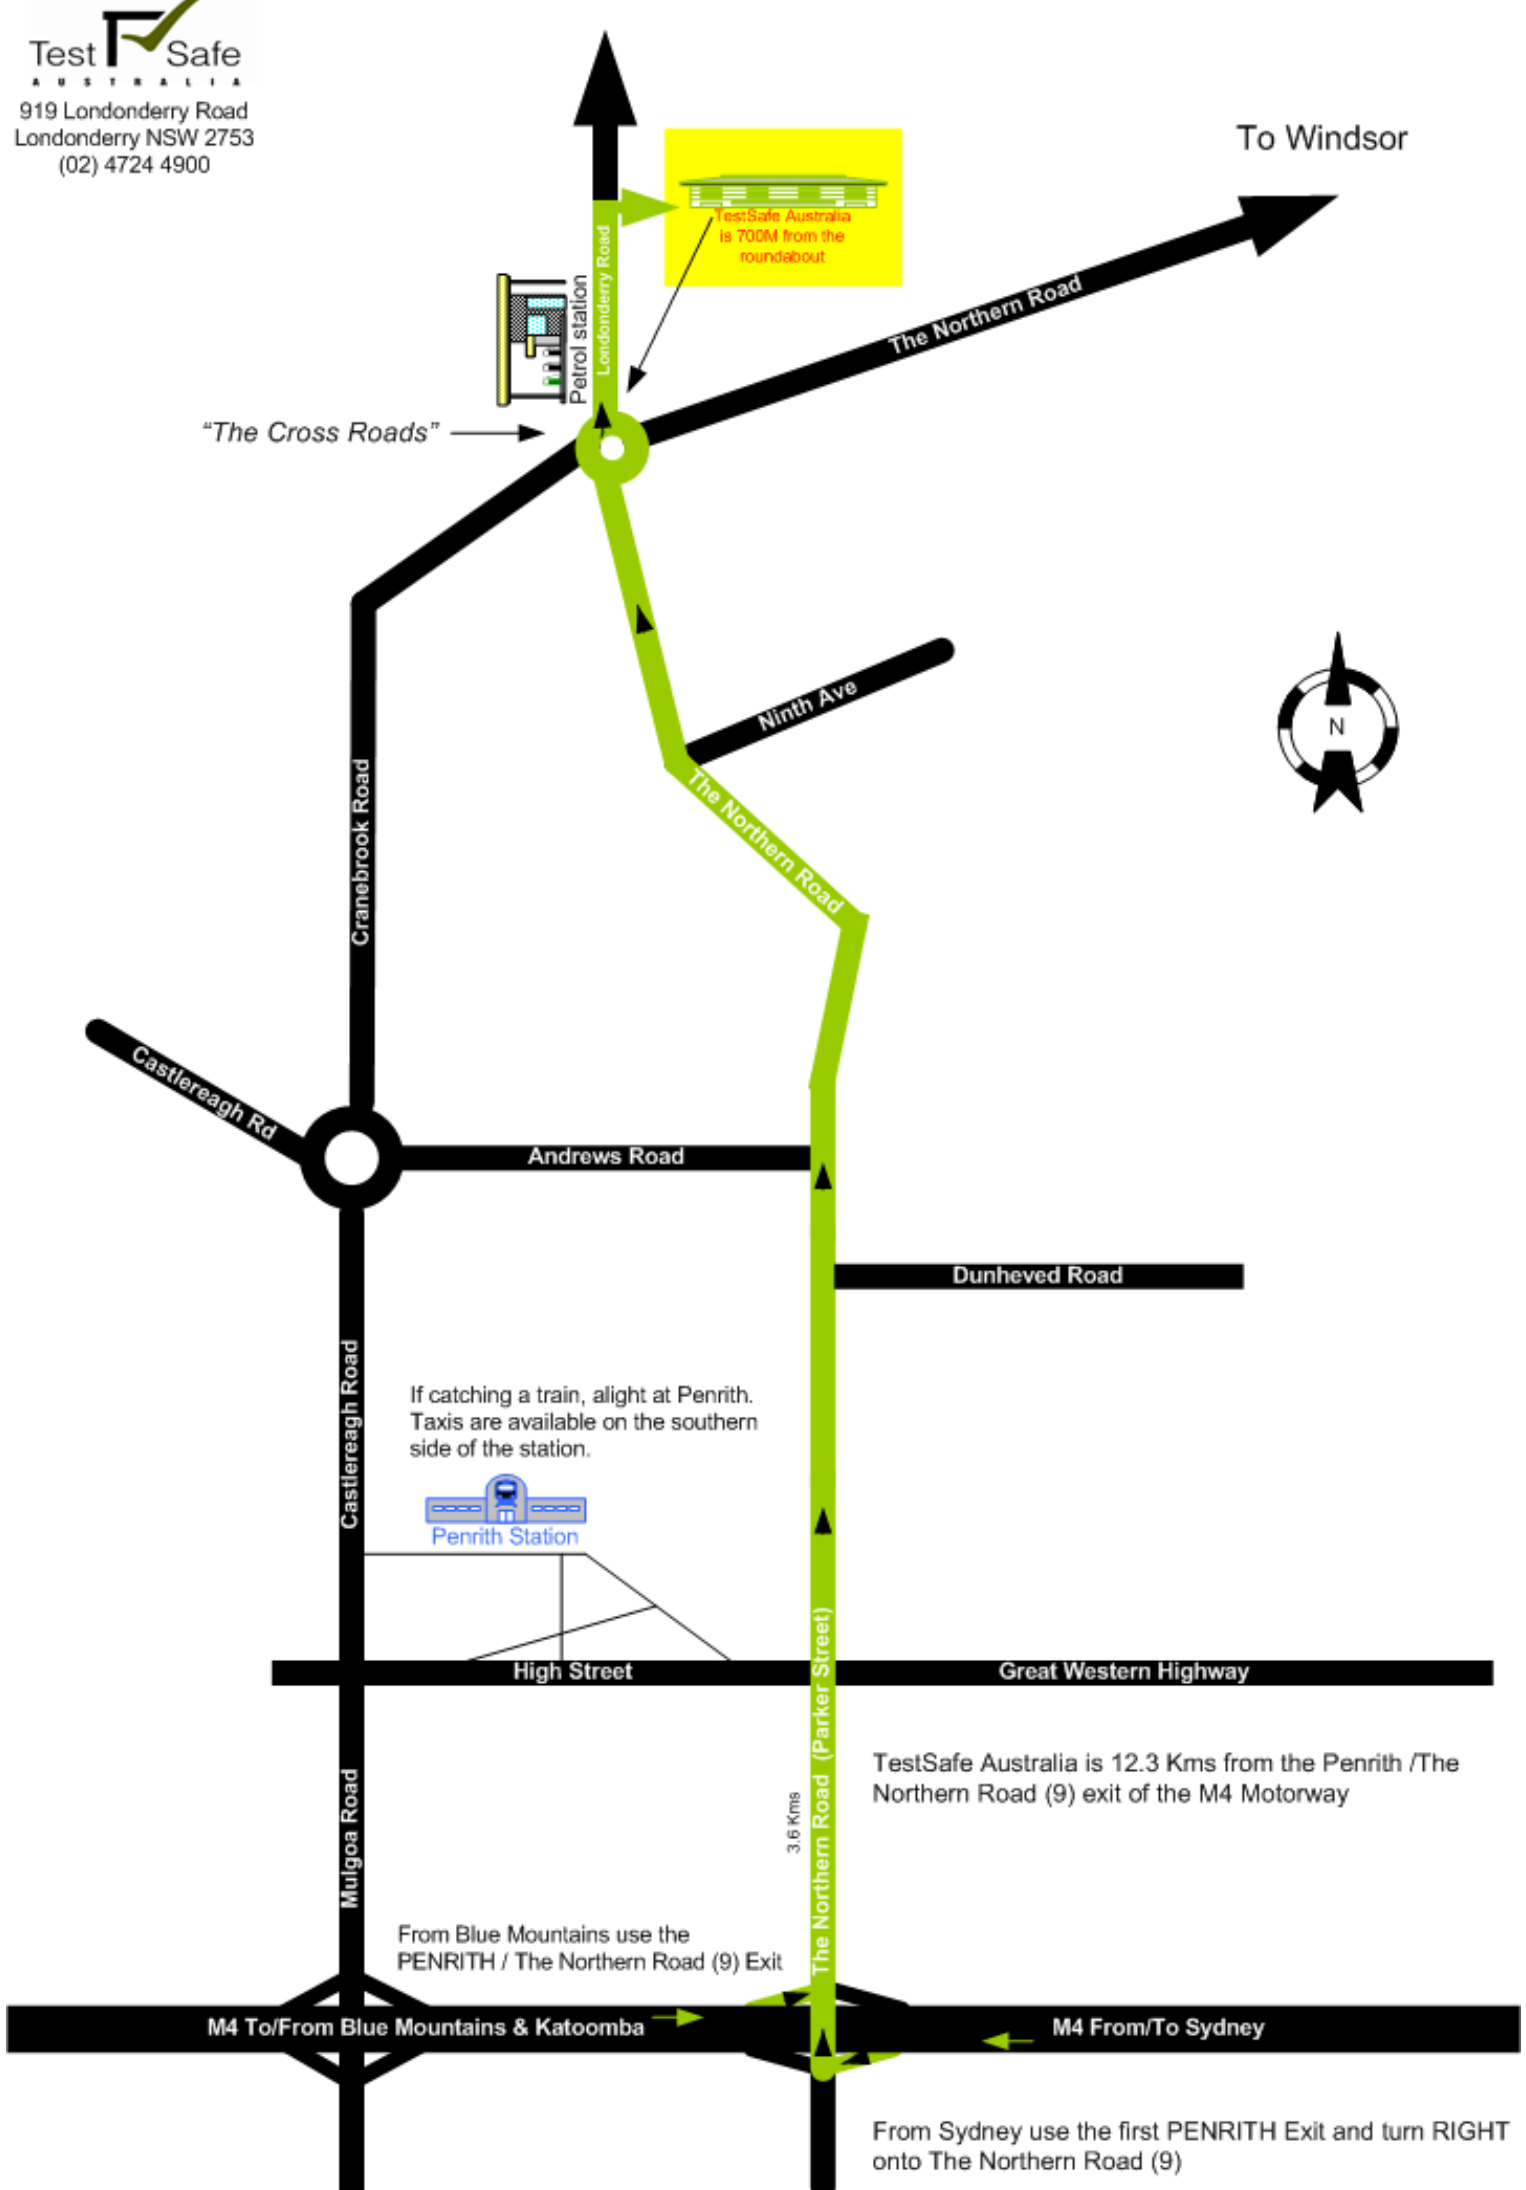

B
L
U
E

TestSafe
Australia,
Londonderry

Richmond

Windsor

Penrith

Parramatta

M4 Motorway

SYDNEY

Airport

To Katoomba

M
O
U
N
T
A
I
N
S

To Richmond

To Windsor

"The Cross Roads"

If catching a train, alight at Penrith. Taxis are available on the southern side of the station.

TestSafe Australia is 12.3 Kms from the Penrith /The Northern Road (9) exit of the M4 Motorway

3.6 Kms

From Blue Mountains use the PENRITH / The Northern Road (9) Exit

M4 To/From Blue Mountains & Katoomba

M4 From/To Sydney

From Sydney use the first PENRITH Exit and turn RIGHT onto The Northern Road (9)